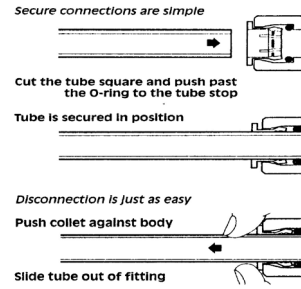

# PUSH-IN TUBE FITTINGS

- NO TOOLS NEEDED, EASY TO INSTALL
- NSF LISTED, FDA APPROVED MATERIALS
- GRAY ACETAL
- FIT TUBES FROM 5/32" TO 1/2" OD

SPECIFICATIONS: TEMP-AIR: -14F TO 167F  
 WATER: 33F TO 140F  
 PRESSURE: 0-150 LBS PSI