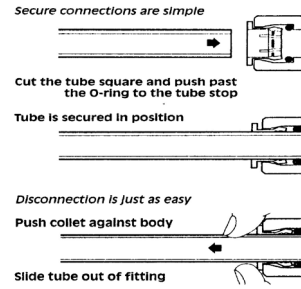

PUSH-IN TUBE FITTINGS

- NO TOOLS NEEDED, EASY TO INSTALL
- NSF LISTED, FDA APPROVED MATERIALS
- GRAY ACETAL
- FIT TUBES FROM 5/32" TO 1/2" OD

SPECIFICATIONS: TEMP-AIR: -14F TO 167F
 WATER: 33F TO 140F
 PRESSURE: 0-150 LBS PSI